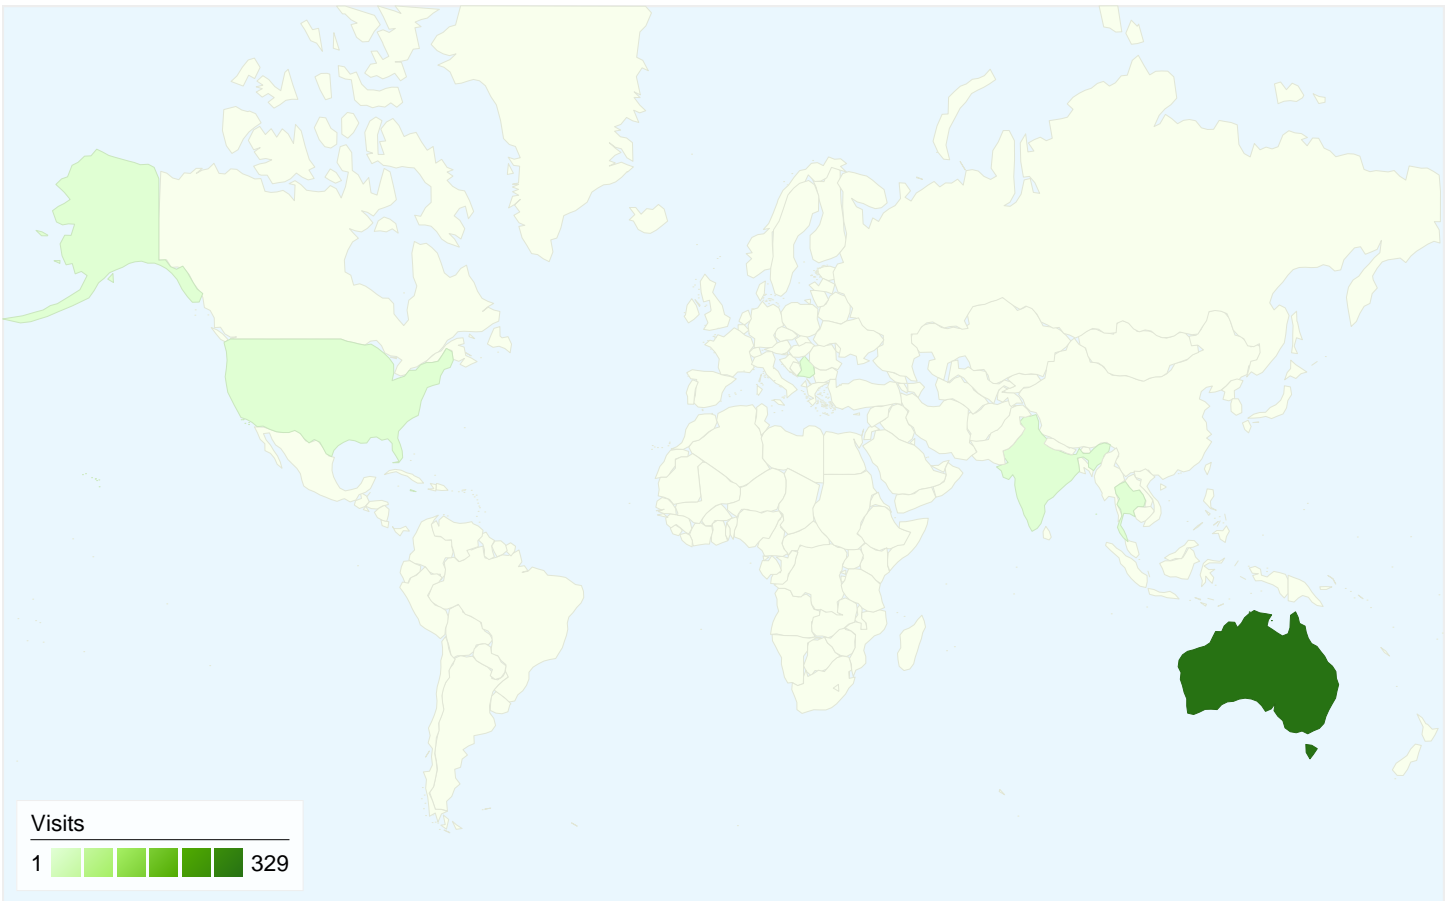

## Map Overlay world

## 276 people visited this site

**339** Visits

**276** Absolute Unique Visitors

**4,661** Pageviews

**13.75** Average Pageviews

**00:06:18** Time on Site

**21.53%** Bounce Rate

**81.42%** New Visits

## 339 visits came from 7 countries/territories

### Site Usage

Country/Territory	Visits	Pages/Visit	Avg. Time on Site	% New Visits	Bounce Rate
Australia	329	14.12	00:06:29	80.85%	19.76%
(not set)	4	1.00	00:00:00	100.00%	100.00%
United States	2	2.00	00:00:26	100.00%	50.00%
Jamaica	1	1.00	00:00:00	100.00%	100.00%
India	1	1.00	00:00:00	100.00%	100.00%
Serbia and Montenegro	1	5.00	00:00:57	100.00%	0.00%
Thailand	1	1.00	00:00:00	100.00%	100.00%