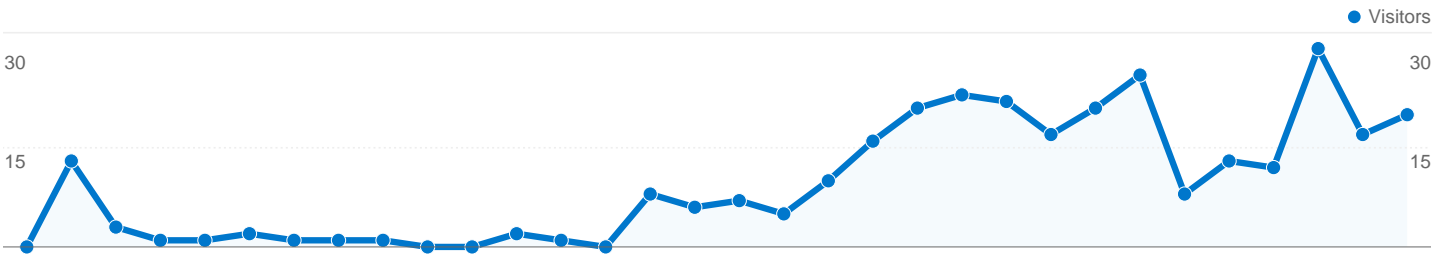

## Site Usage

**339** Visits

**21.53%** Bounce Rate

**4,661** Pageviews

**00:06:18** Avg. Time on Site

**13.75** Pages/Visit

**81.42%** % New Visits

## Visitors Overview

## 276 people visited this site

**339** Visits

**276** Absolute Unique Visitors

**4,661** Pageviews

**13.75** Average Pageviews

**00:06:18** Time on Site

**21.53%** Bounce Rate

**81.42%** New Visits

## 339 visits came from 7 countries/territories