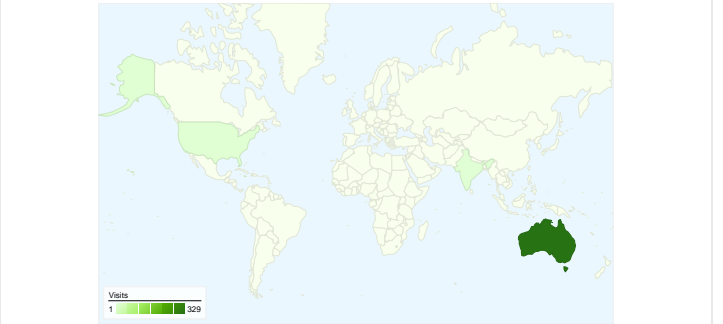

Map Overlay world