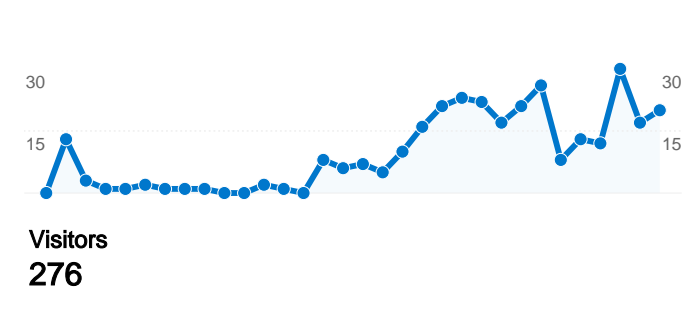

## Site Usage

**339** Visits

**21.53%** Bounce Rate

**4,661** Pageviews

**00:06:18** Avg. Time on Site

**13.75** Pages/Visit

**81.42%** % New Visits

## Visitors Overview

## 276 people visited this site

**339** Visits

**276** Absolute Unique Visitors

**4,661** Pageviews

**13.75** Average Pageviews

**00:06:18** Time on Site

**21.53%** Bounce Rate

**81.42%** New Visits

## 339 visits came from 7 countries/territories