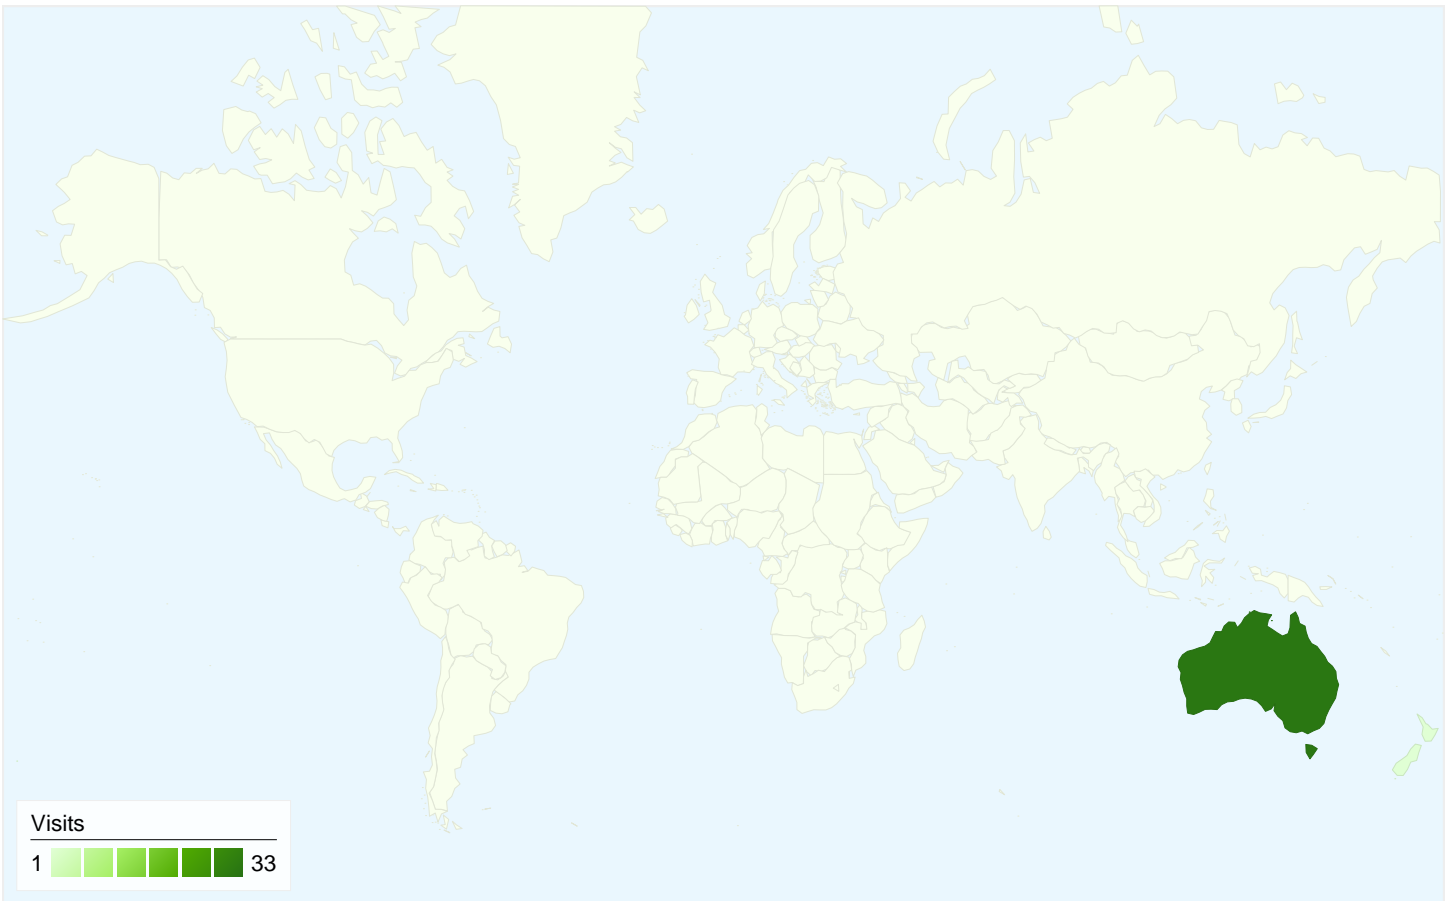

**Map Overlay world**

**27 people visited this site**

**34 Visits**

**27 Absolute Unique Visitors**

**273 Pageviews**

**8.03 Average Pageviews**

**00:05:50 Time on Site**

**38.24% Bounce Rate**

**79.41% New Visits**

**34 visits came from 2 countries/territories**

Site Usage

<b>Visits</b> <b>34</b> % of Site Total: 100.00%	<b>Pages/Visit</b> <b>8.03</b> Site Avg: 8.03 (0.00%)	<b>Avg. Time on Site</b> <b>00:05:50</b> Site Avg: 00:05:50 (0.00%)	<b>% New Visits</b> <b>79.41%</b> Site Avg: 79.41% (0.00%)	<b>Bounce Rate</b> <b>38.24%</b> Site Avg: 38.24% (0.00%)	
Country/Territory	Visits	Pages/Visit	Avg. Time on Site	% New Visits	Bounce Rate
Australia	33	7.88	00:05:54	78.79%	39.39%
New Zealand	1	13.00	00:03:30	100.00%	0.00%