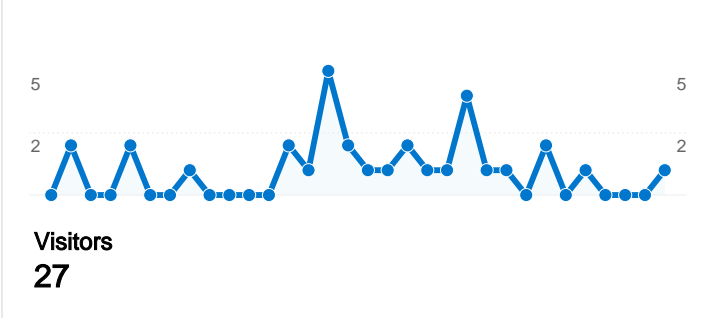

**Site Usage**

**34 Visits**

**273 Pageviews**

**8.03 Pages/Visit**

**38.24% Bounce Rate**

**00:05:50 Avg. Time on Site**

**79.41% % New Visits**

**Visitors Overview**

**Map Overlay world**

**27 people visited this site**

**34 Visits**

**27 Absolute Unique Visitors**

**273 Pageviews**

**8.03 Average Pageviews**

**00:05:50 Time on Site**

**38.24% Bounce Rate**

**79.41% New Visits**

**34 visits came from 2 countries/territories**

Site Usage

<b>Visits</b> <b>34</b> % of Site Total: 100.00%	<b>Pages/Visit</b> <b>8.03</b> Site Avg: 8.03 (0.00%)	<b>Avg. Time on Site</b> <b>00:05:50</b> Site Avg: 00:05:50 (0.00%)	<b>% New Visits</b> <b>79.41%</b> Site Avg: 79.41% (0.00%)	<b>Bounce Rate</b> <b>38.24%</b> Site Avg: 38.24% (0.00%)	
Country/Territory	Visits	Pages/Visit	Avg. Time on Site	% New Visits	Bounce Rate
Australia	33	7.88	00:05:54	78.79%	39.39%
New Zealand	1	13.00	00:03:30	100.00%	0.00%