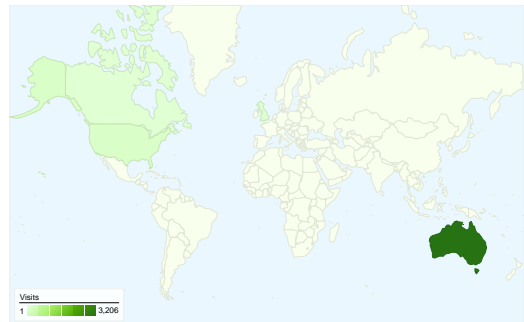

Map Overlay world

Content Overview

Pages	Pageviews	% Pageviews
/index.cfm	2,890	26.27%
/add-your-business.cfm	653	5.94%
/search-engine-benefits.cfm	416	3.78%
/browse.cfm	171	1.55%
/account/protected/index.cfm	156	1.42%