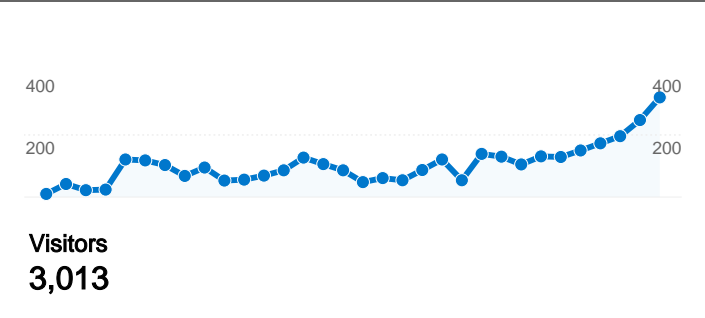

## Site Usage

**3,533** Visits

**67.11%** Bounce Rate

**11,002** Pageviews

**00:01:39** Avg. Time on Site

**3.11** Pages/Visit

**84.63%** % New Visits

## Visitors Overview

## 3,013 people visited this site

**3,533** Visits

**3,013** Absolute Unique Visitors

**11,002** Pageviews

**3.11** Average Pageviews

**00:01:39** Time on Site

**67.11%** Bounce Rate

**84.74%** New Visits

Pages on this site were viewed a total of 11,002 times

11,002 Pageviews

8,285 Unique Views

67.11% Bounce Rate