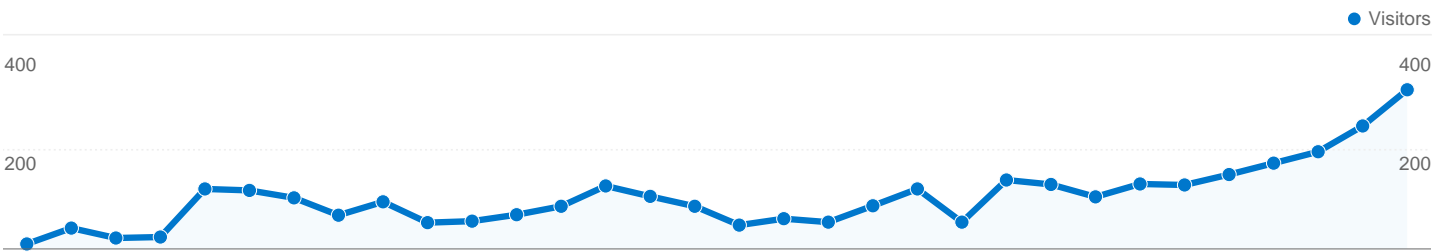

## Site Usage

**3,533** Visits

**67.11%** Bounce Rate

**11,002** Pageviews

**00:01:39** Avg. Time on Site

**3.11** Pages/Visit

**84.63%** % New Visits

## Visitors Overview

## 3,013 people visited this site

**3,533** Visits

**3,013** Absolute Unique Visitors

**11,002** Pageviews

**3.11** Average Pageviews

**00:01:39** Time on Site

**67.11%** Bounce Rate

**84.74%** New Visits

Pages on this site were viewed a total of 11,002 times

11,002 Pageviews

8,285 Unique Views

67.11% Bounce Rate