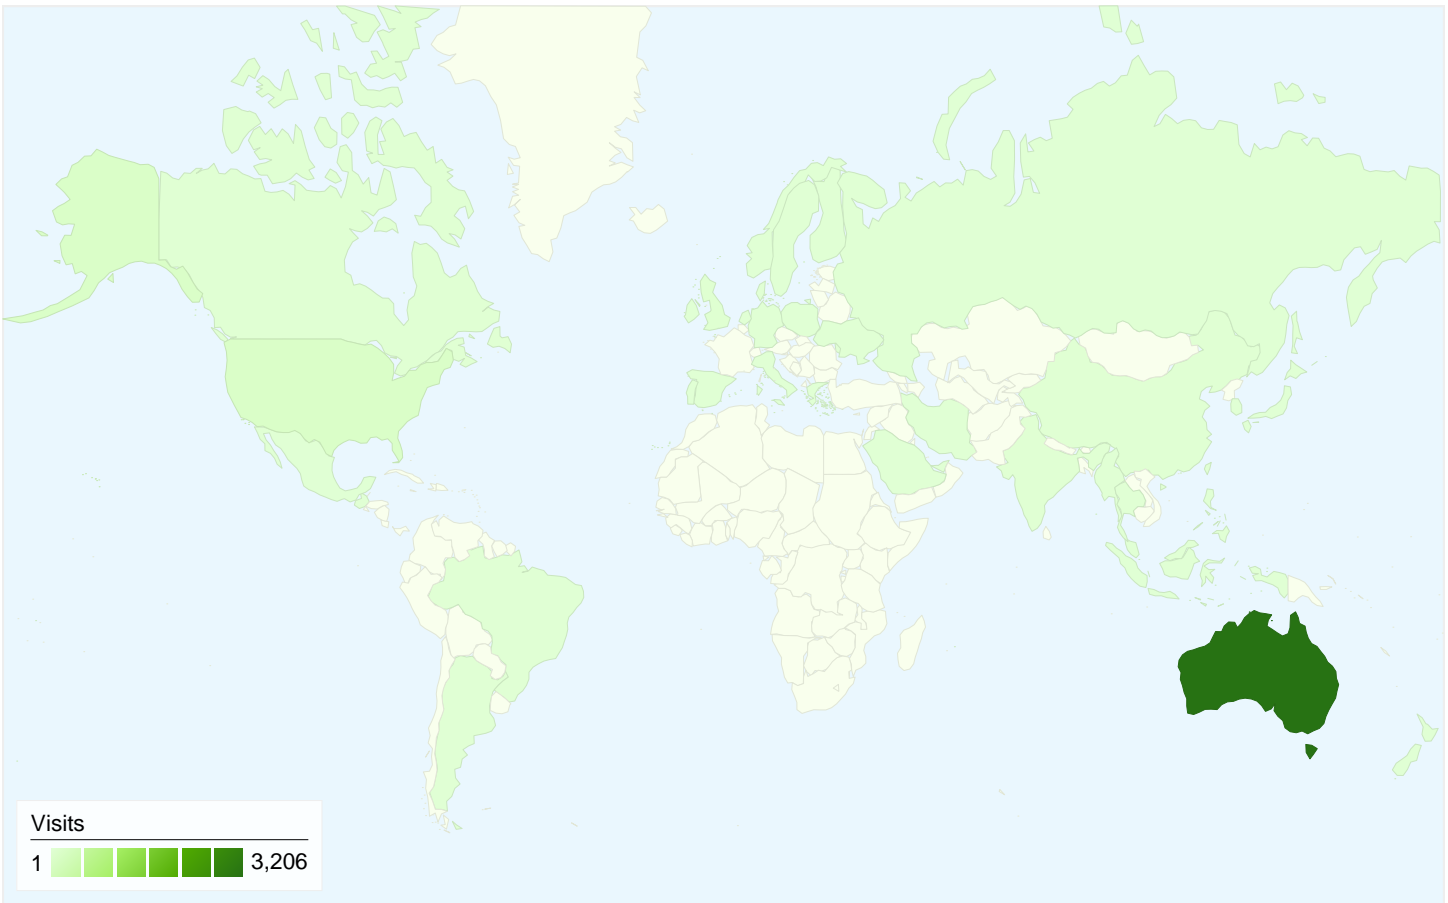

## 3,013 people visited this site

**3,533** Visits

**3,013** Absolute Unique Visitors

**11,002** Pageviews

**3.11** Average Pageviews

**00:01:39** Time on Site

**67.11%** Bounce Rate

**84.74%** New Visits

**3,533 visits came from 43 countries/territories**

Site Usage

Visits	Pages/Visit	Avg. Time on Site	% New Visits	Bounce Rate	
<b>3,533</b> % of Site Total: 100.00%	<b>3.11</b> Site Avg: 3.11 (0.00%)	<b>00:01:39</b> Site Avg: 00:01:39 (0.00%)	<b>84.74%</b> Site Avg: 84.63% (0.13%)	<b>67.11%</b> Site Avg: 67.11% (0.00%)	
Country/Territory	Visits	Pages/Visit	Avg. Time on Site	% New Visits	Bounce Rate
Australia	<b>3,206</b>	3.23	00:01:43	84.31%	66.78%
United States	<b>121</b>	1.83	00:01:01	90.08%	75.21%
United Kingdom	<b>35</b>	2.14	00:01:03	82.86%	71.43%
(not set)	<b>24</b>	2.38	00:01:12	91.67%	66.67%
Canada	<b>15</b>	1.93	00:00:10	73.33%	66.67%
India	<b>14</b>	3.29	00:02:34	92.86%	50.00%
China	<b>13</b>	2.00	00:02:29	100.00%	53.85%
Singapore	<b>10</b>	1.30	00:00:09	90.00%	90.00%
Russia	<b>10</b>	1.30	00:00:18	70.00%	70.00%
Hong Kong	<b>8</b>	1.62	00:00:24	87.50%	75.00%